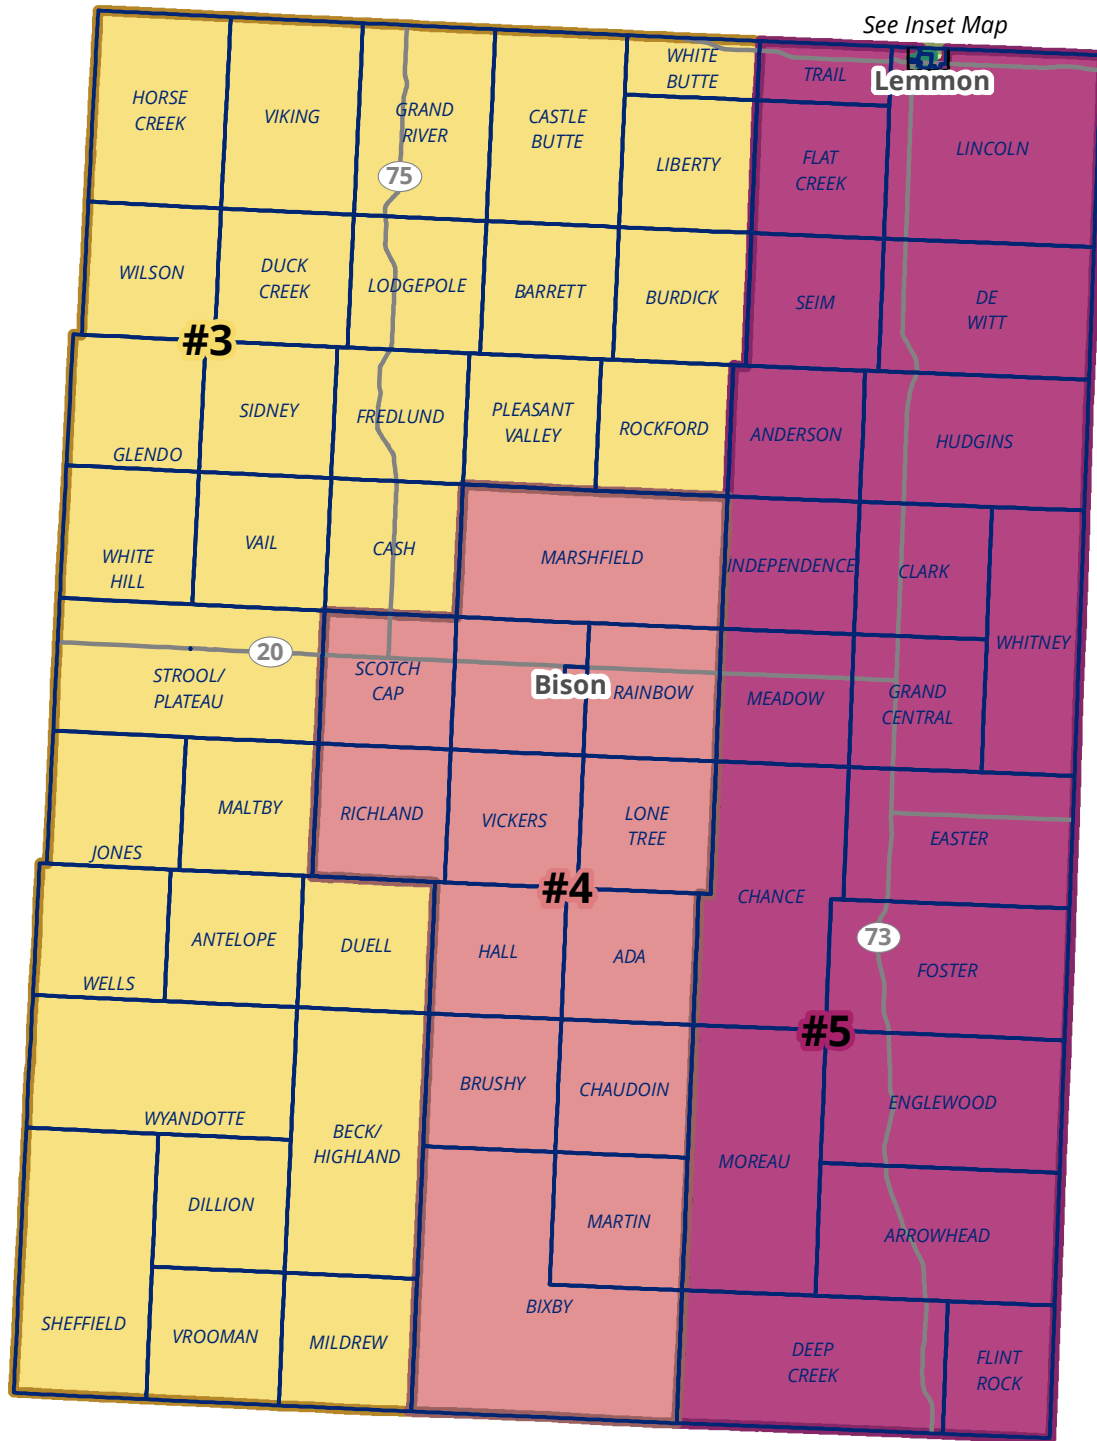

Perkins County Commissioner Districts

Commissioner Districts

-  #1
-  #2
-  #3
-  #4
-  #5

Commissioner Voting District Boundaries based on 2020 Census Population Data

0 5 10 Miles

Map Created 11.15.21 by
Black Hills Council of Local Governments