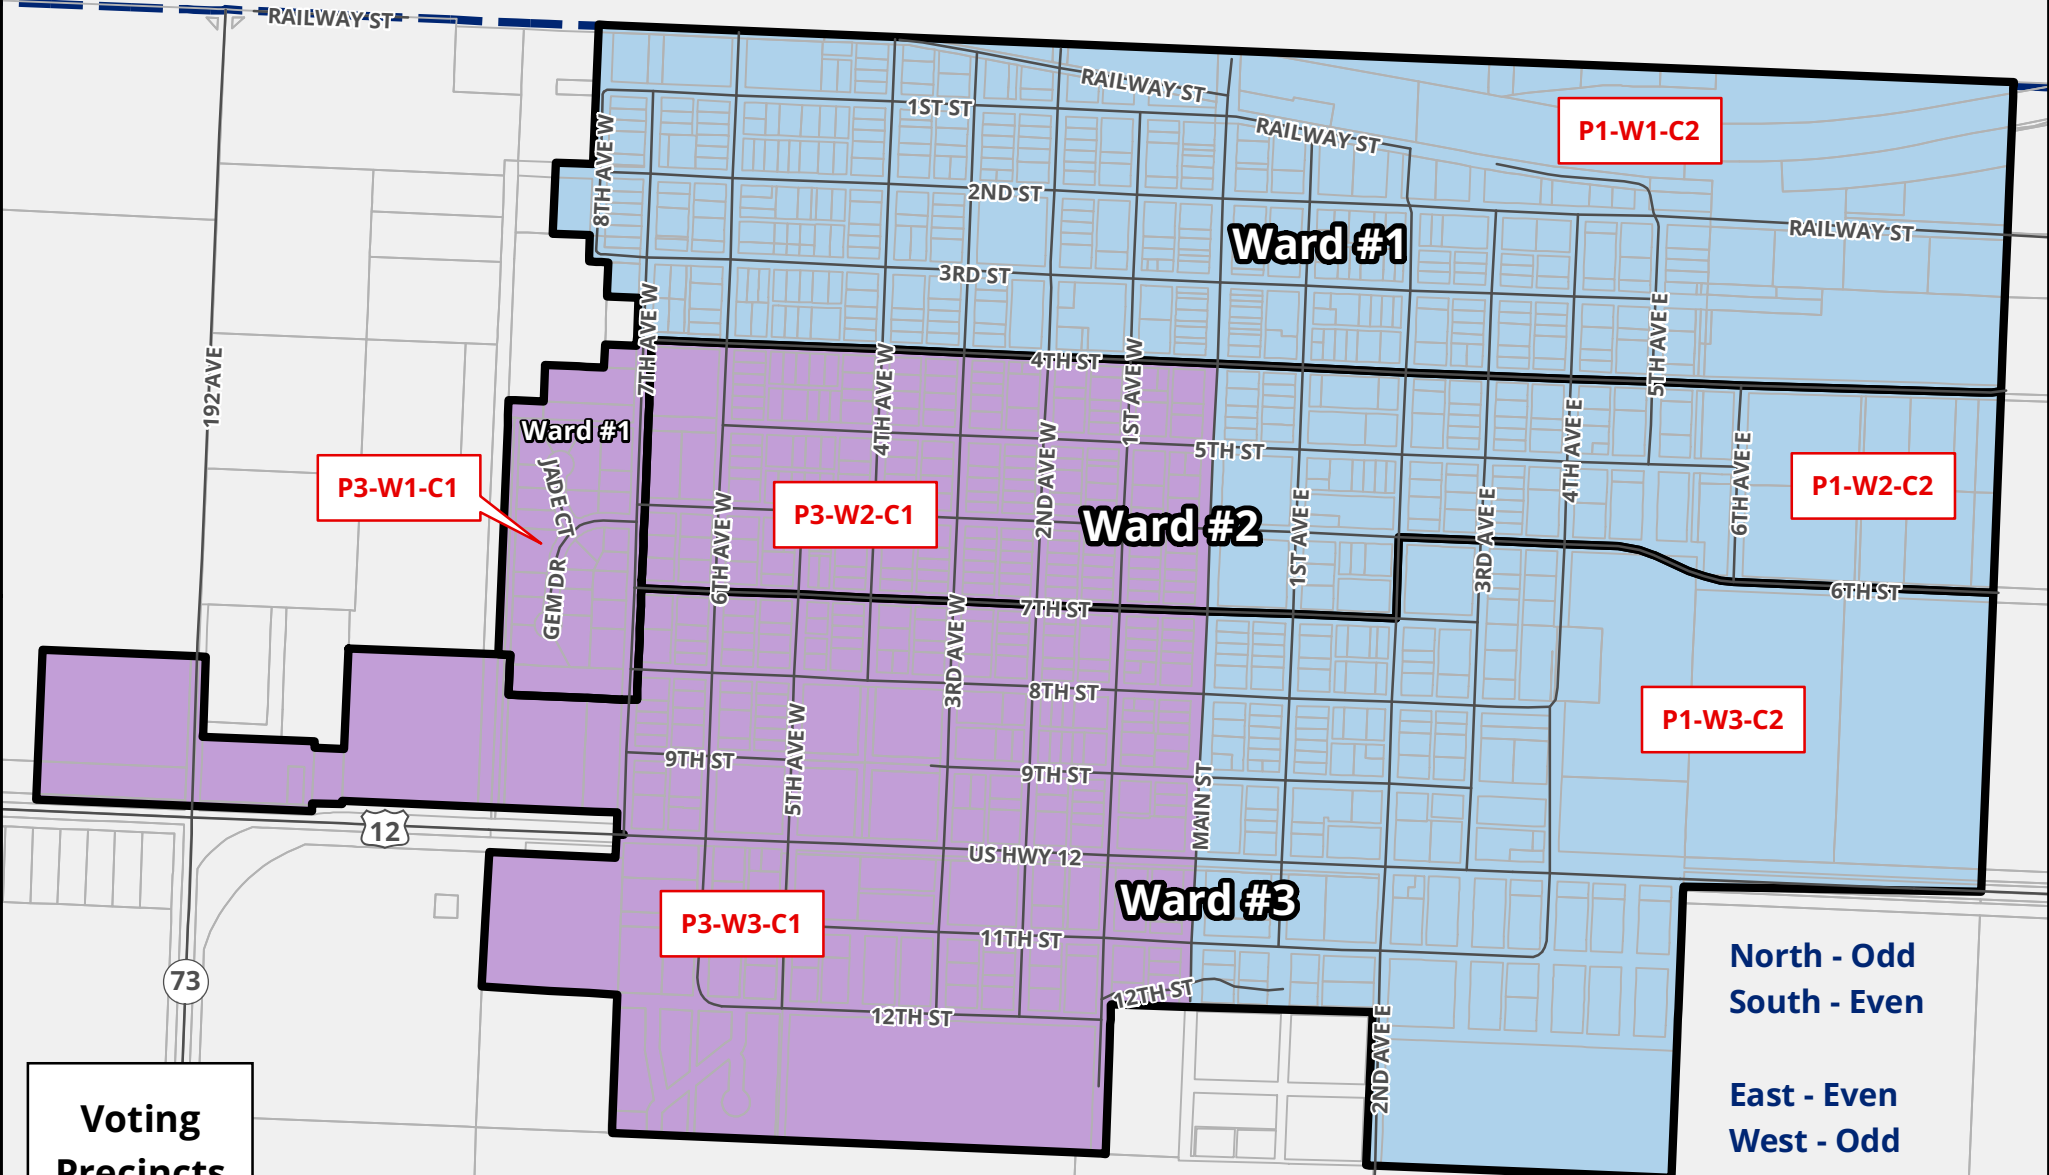

City of Lemmon Voting Precincts

Voting Precincts

- P1
- P3*

***P3 also includes Trail & Flat Creek Townships**

Voting Ward Boundaries based on 2020 Census Population Data

Map Created 10.18.22 by Black Hills Council of Local Governments