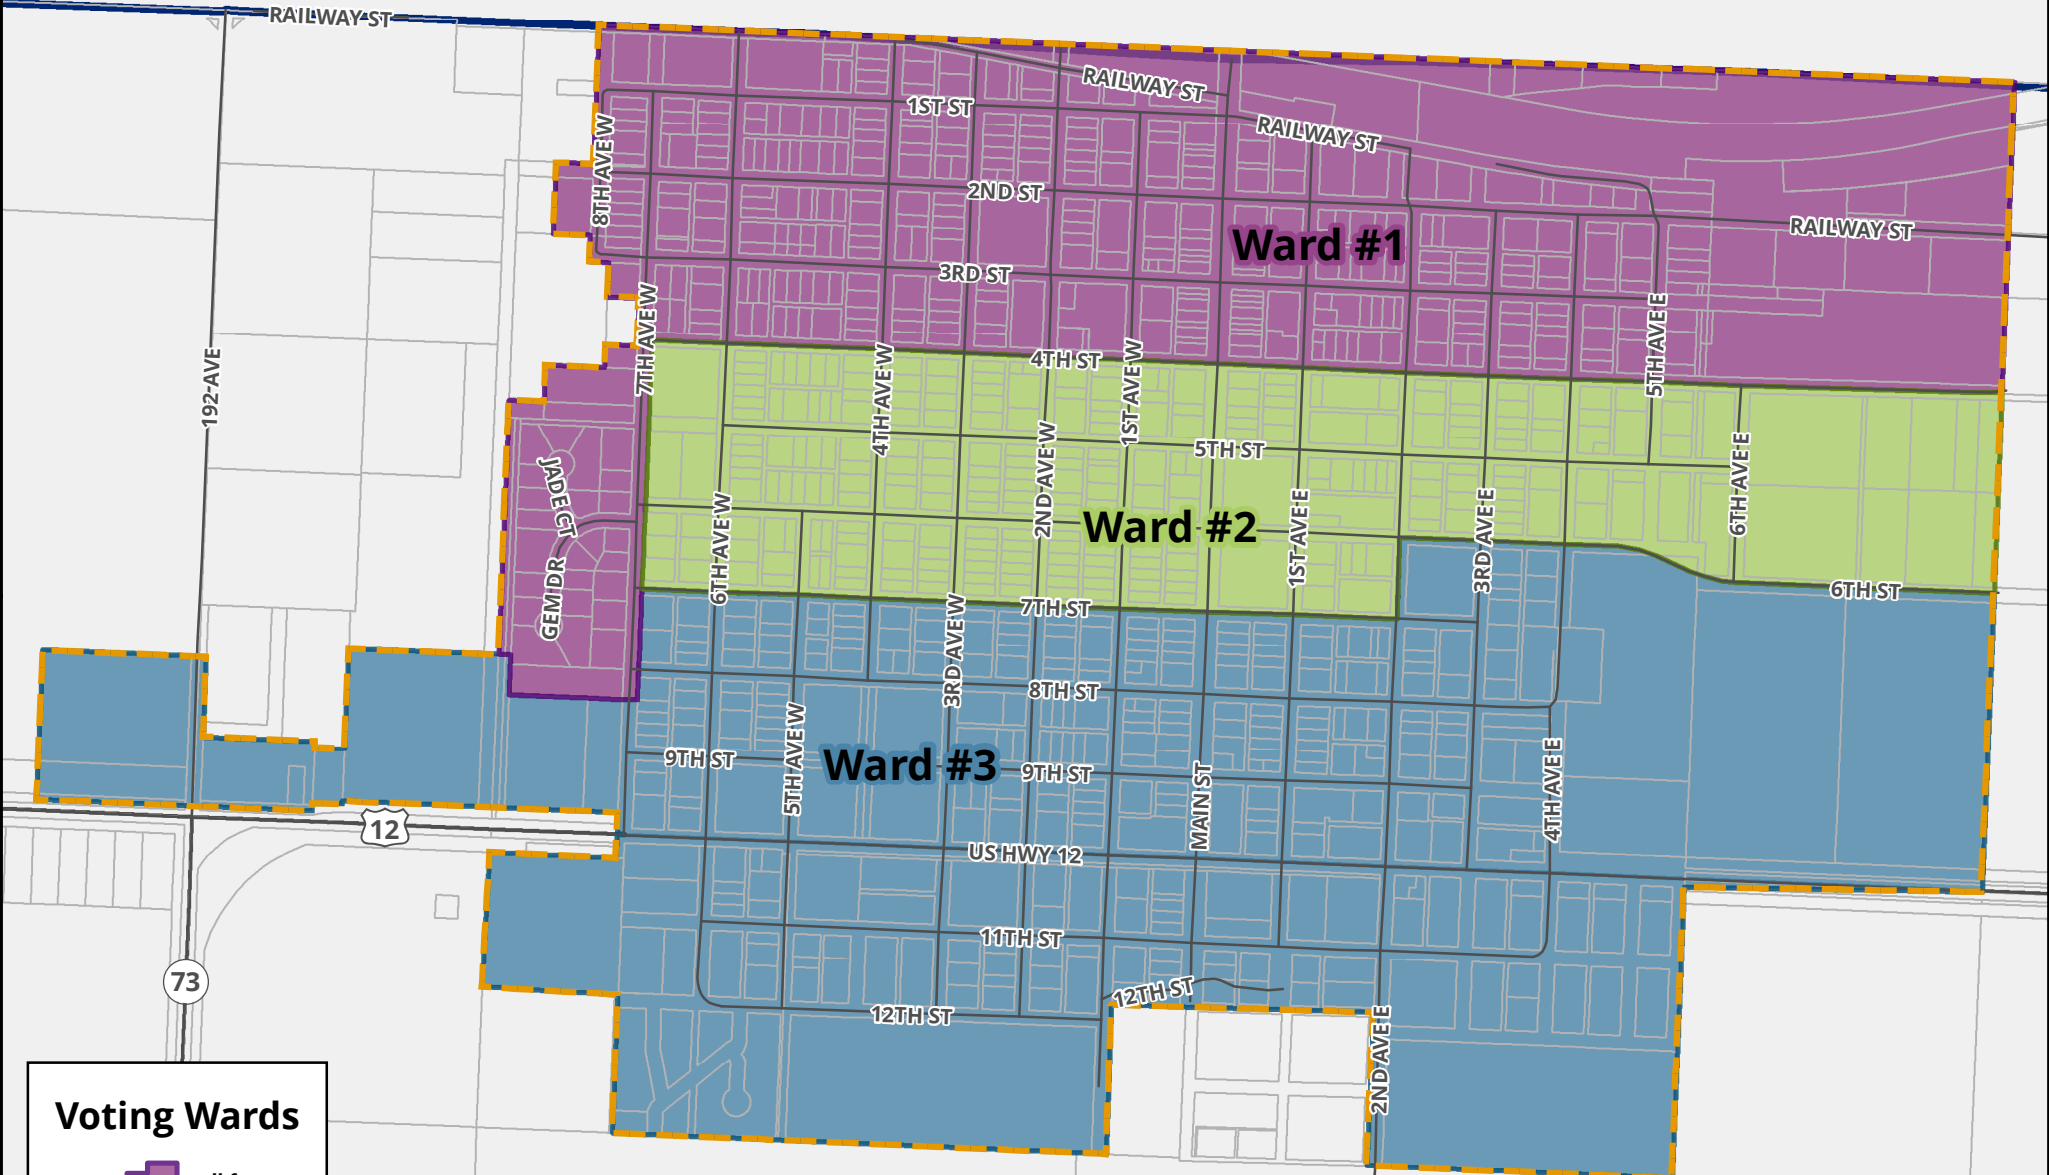

City of Lemmon Voting Wards

Voting Wards

-  #1
-  #2
-  #3

Voting Ward Boundaries
based on 2020 Census
Population Data

Map Created 12.11.21 by
Black Hills Council of Local Governments